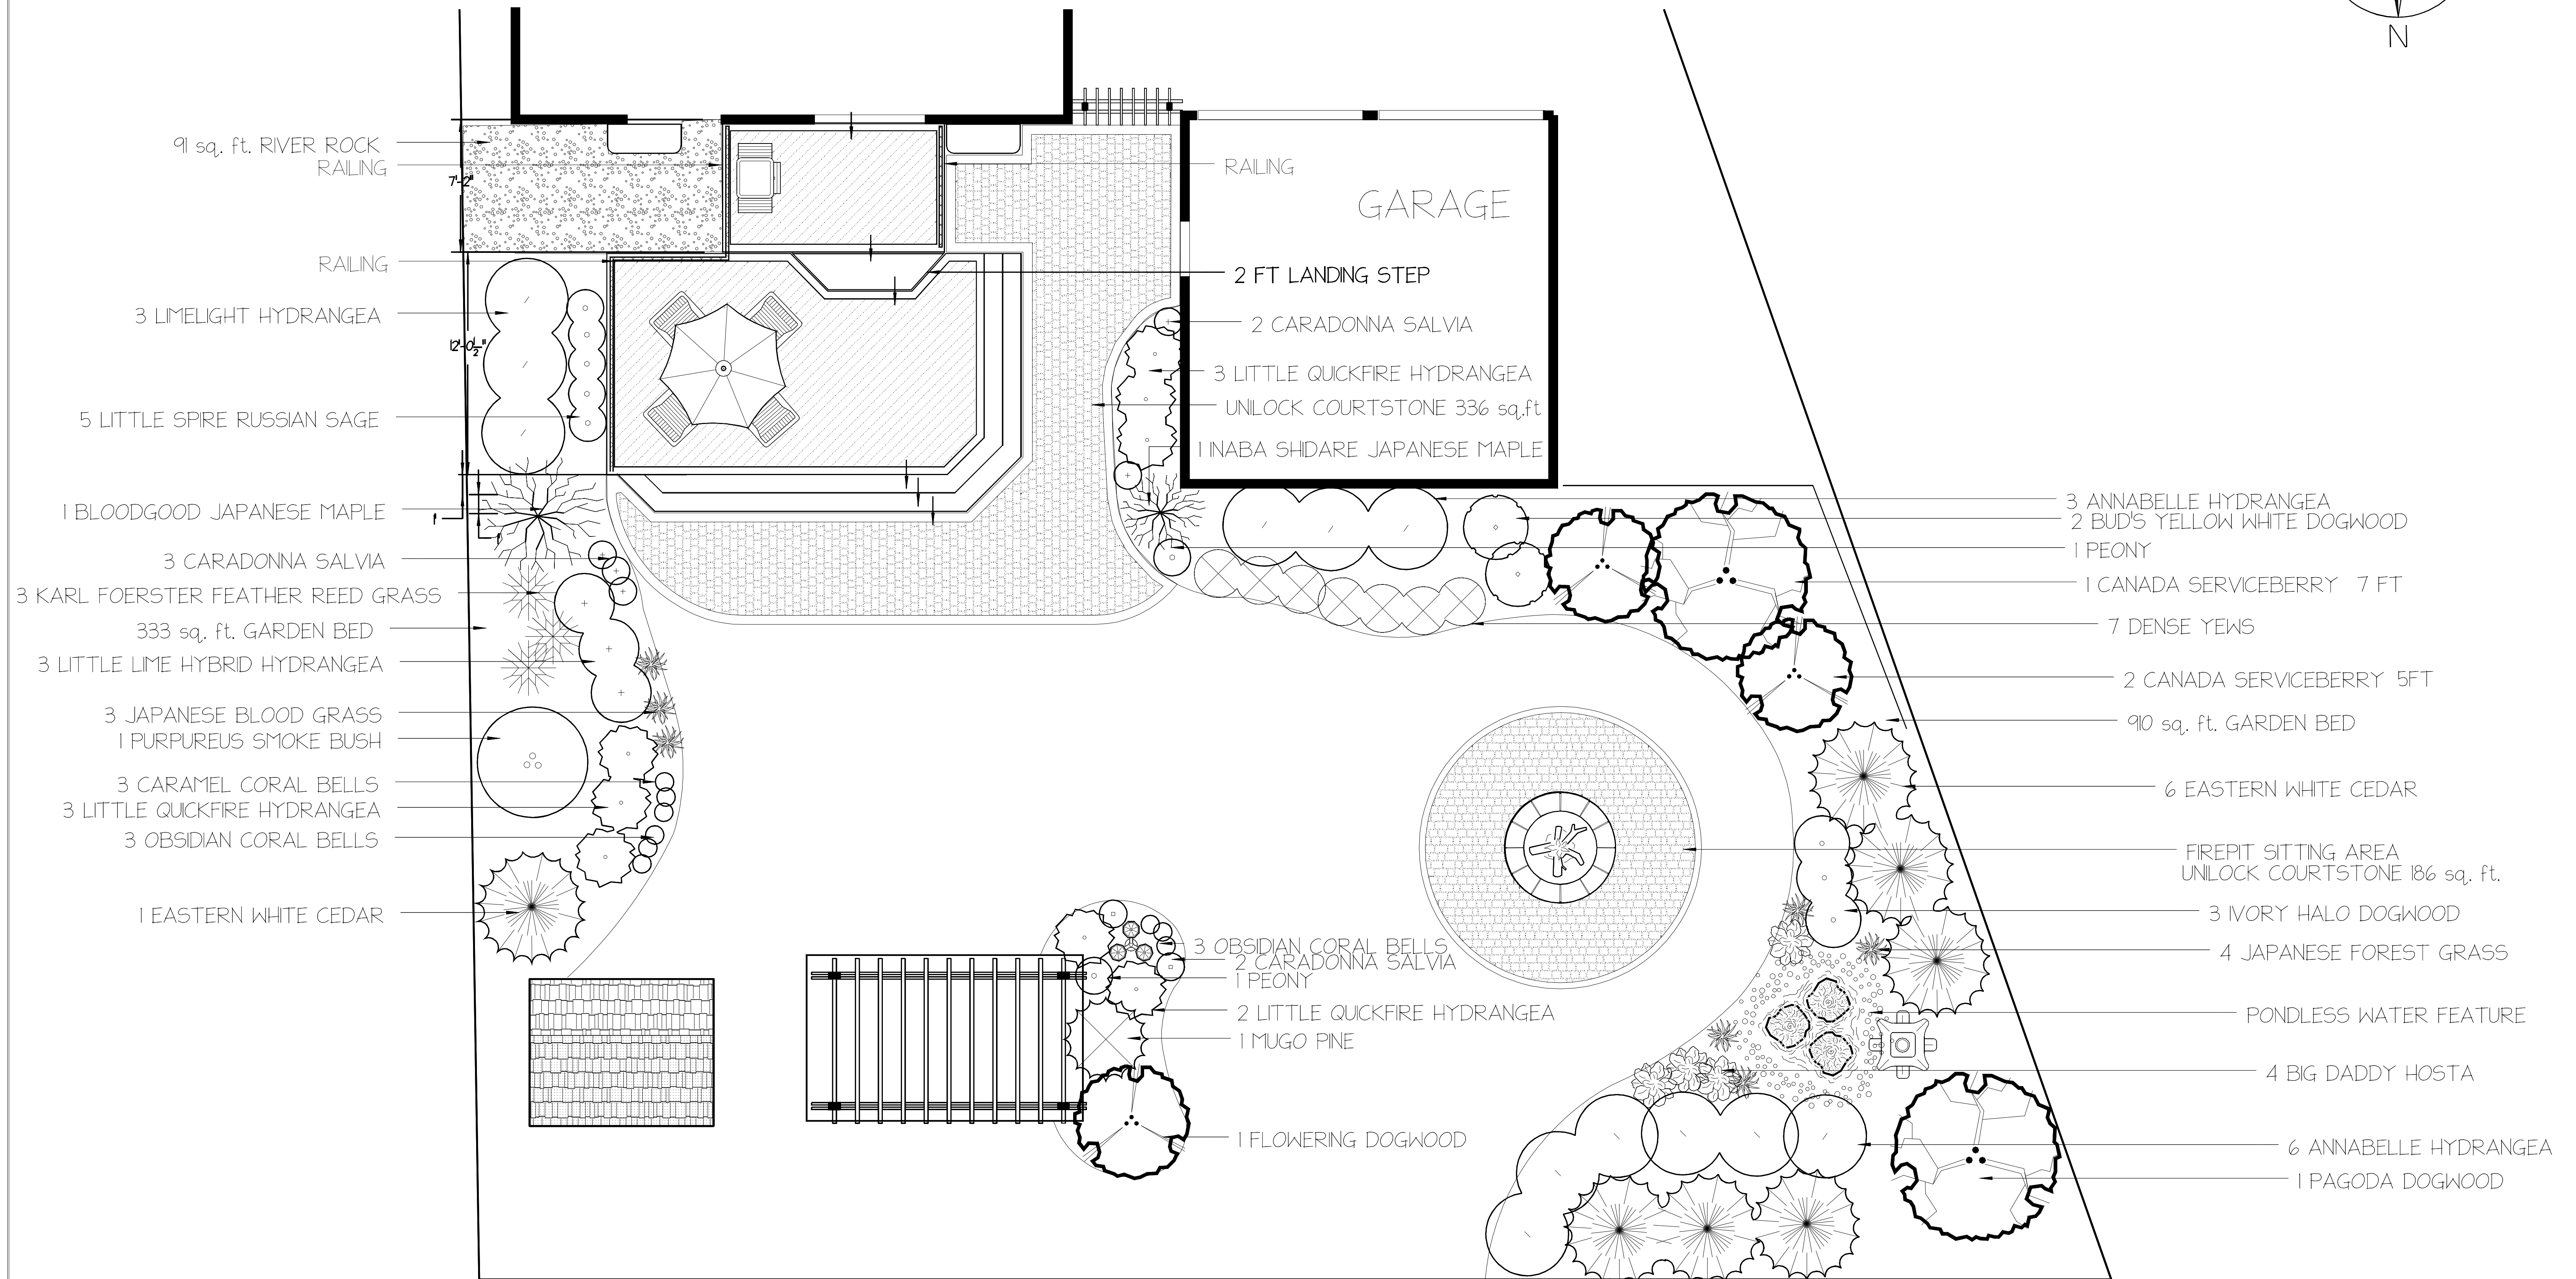

LANDSCAPE CONCEPT - BACKYARD

Note: This is a conceptual landscape plan for layout purposes only. This drawing is intended only as a visual representation of a design concept. This is not an engineering design. No warranty or representation is made regarding the fitness or suitability of any structural elements, including but not limited to decks, fences, retaining, sheds, gazebos and any similar structures. Users of this drawing assume all such liabilities of this design assume responsibility for ensuring that municipal bylaws are complied with before acting on anything contained in this design.

Joanne Shaw
 905.903.2597
 joanne@down2earth.ca
 www.down2earth.ca

McCORMACK RESIDENCE		
164 HILLCROFT ST OSHAWA, ON		
client:	date:	revision:
scale:	1" = 4 FT	SEPT 2017
drawn by:	checked by:	drawing #:
JOANNE SHAW		