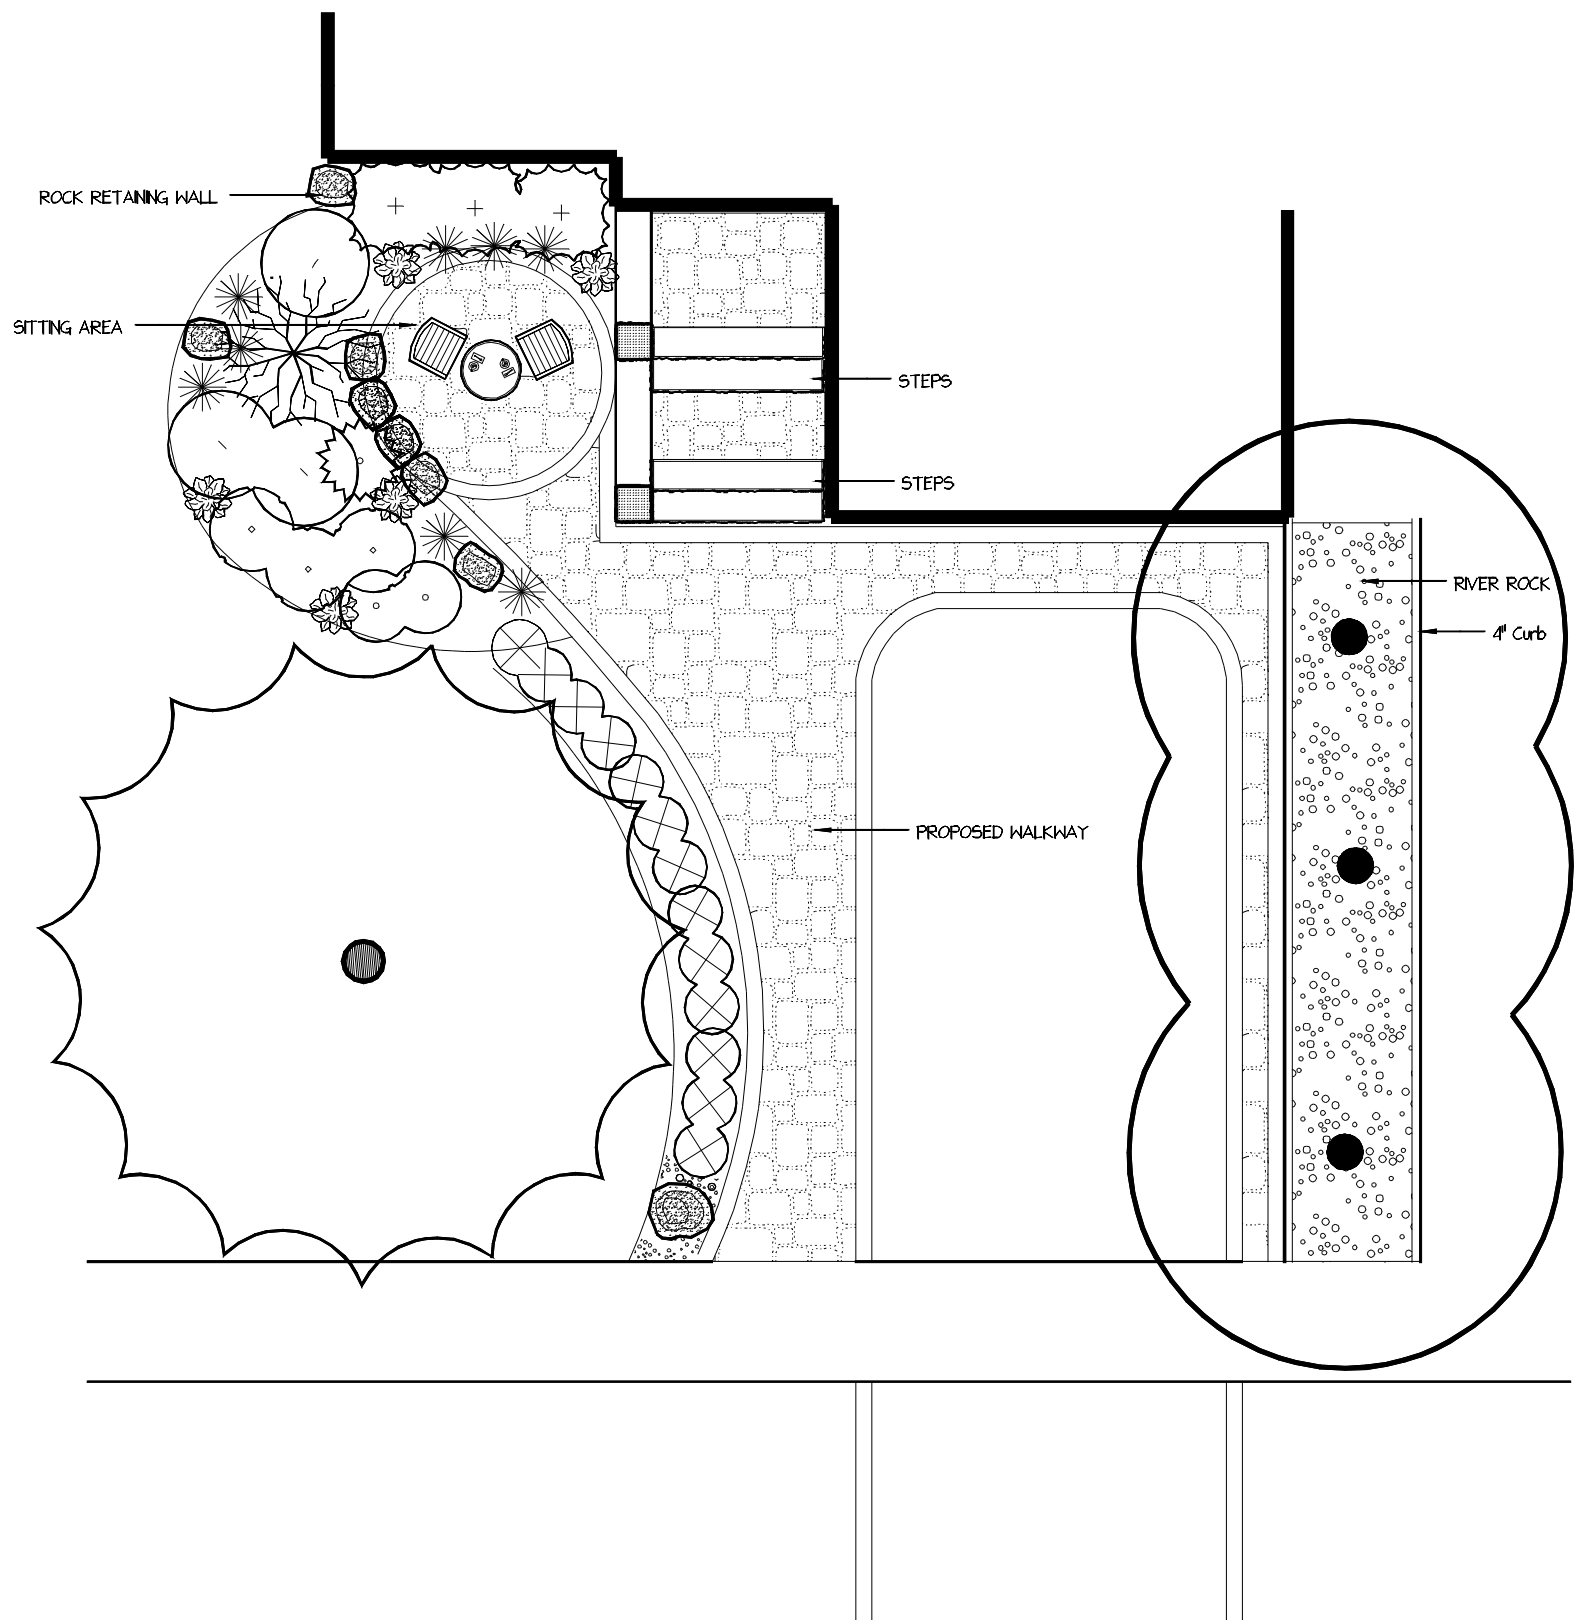

LANDSCAPE DESIGN CONCEPT

Key	Qty	Common Name
Trees		
Cf	1	FLOWERING DOGWOOD
Tcm	1	JAPANESE SPREADING YEW
Shrubs		
HaA	3	ANNABELLE HYDRANGEA
EaC	2	DWARF BURNING BUSH
BGV	12	GREEN VELVET BOXWOOD
TmH	3	HICKS YEW
CaB	2	IVORY HALO DOGWOOD
VpS	1	SUMMER SNOWFLAKE VIBURNUM
Ornamental Grasses		
HmA	9	GOLDEN JAPANESE FOREST GRASS
CaK	3	KARL FOERSTER FEATHER REED GRASS
Perennials and Annuals		
HBB	3	BLUE BOY HOSTA